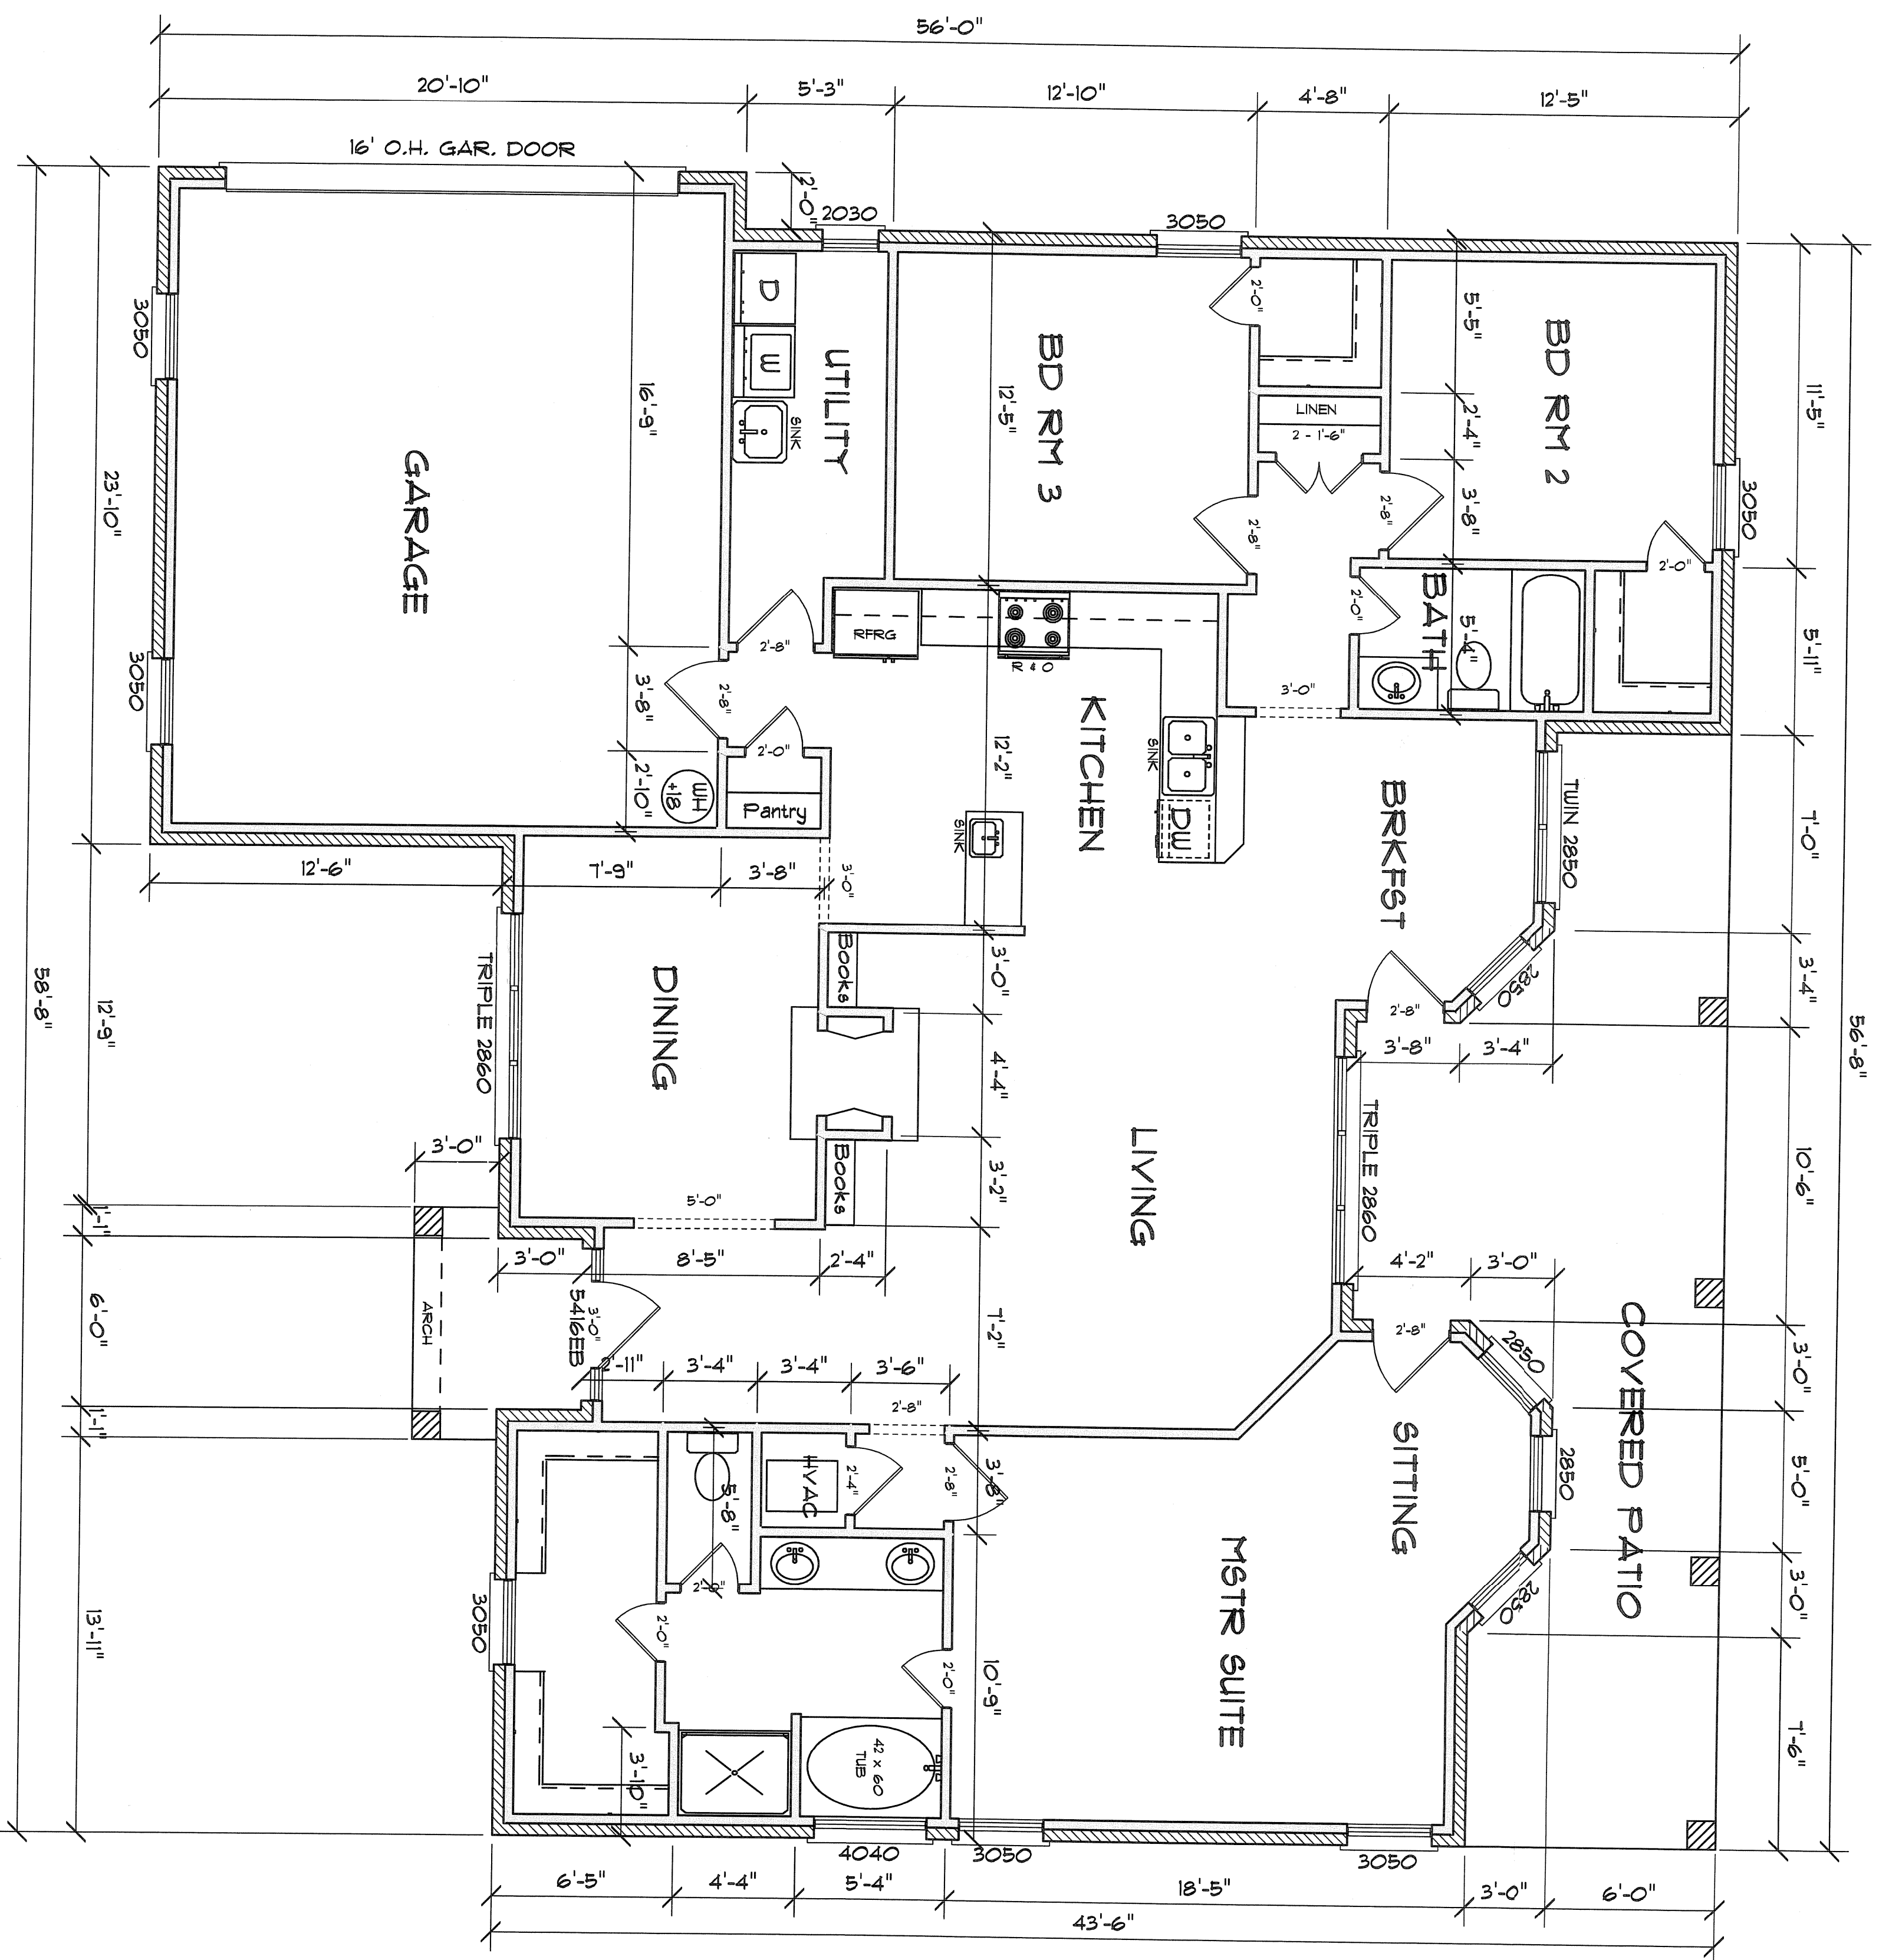

FRONT ELEVATION
SCALE: 1/4" = 1'-0"

AREA	
LIVING	1939
GARAGE	480
FOR/PATIO	394

FLOOR PLAN
SCALE: 1/4" = 1'-0"